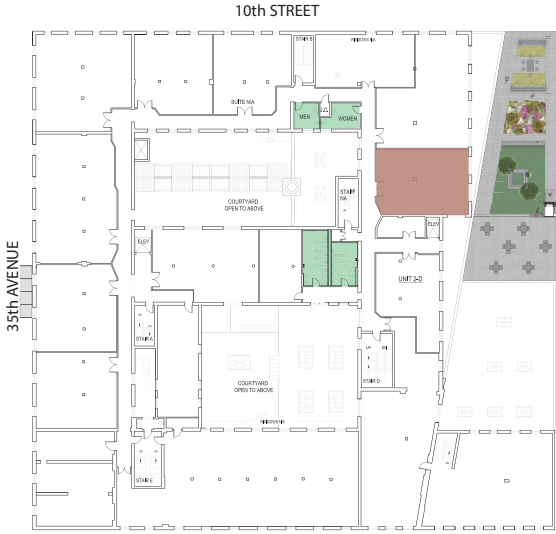

# SECOND FLOOR | Suite 2C

SUITE 2C - 1,560 SF

LEGEND:  
■ UNIT 2B & 2C  
■ RESTROOMS