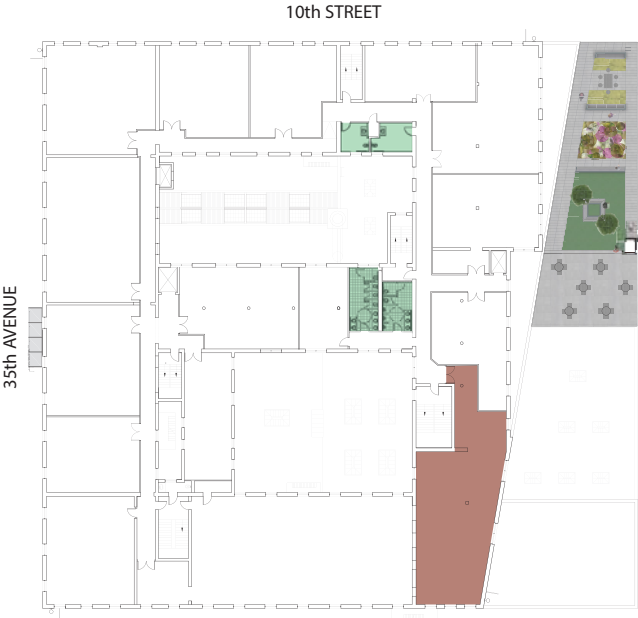

9th Street

SUITE 3E - 3,160 SF

THIRD FLOOR KEY PLAN

LEGEND:  
UNIT 3-E  
RESTROOMS