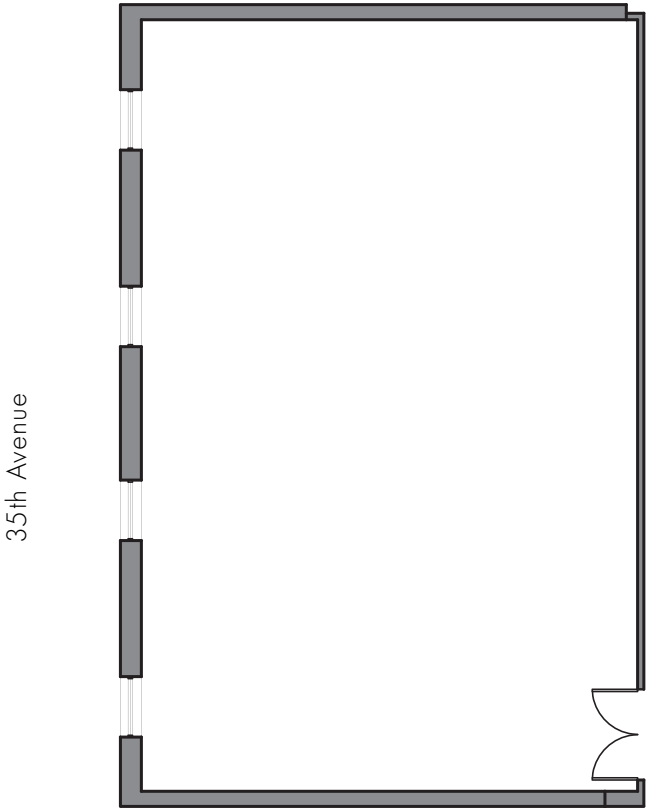

THIRD FLOOR | Suite 3M

- *High Pitched Wood Ceiling
- *Hardwood Floors

SUITE 3M - 2,699 SF

THIRD FLOOR KEY PLAN

LEGEND:
UNIT 3-A
RESTROOMS