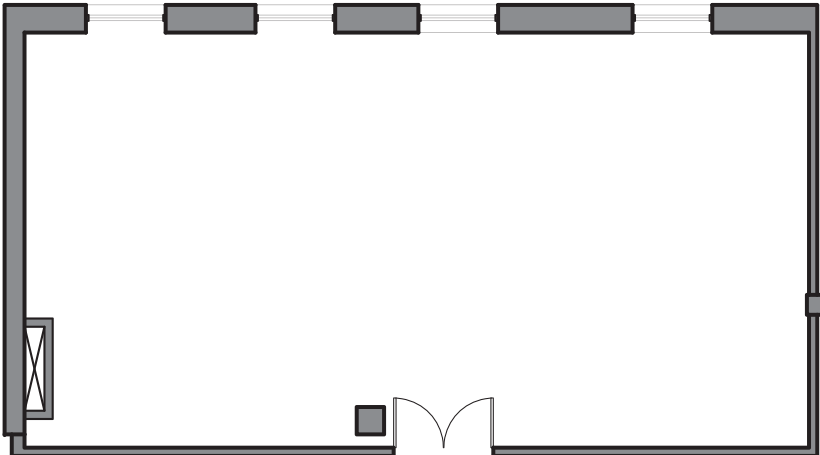

FOURTH FLOOR KEY PLAN

- \*Concrete Floors
- \*Great Natural Light
- \*Can be Combined with 4-B for 3,672 SF

SUITE 4A - 1,392 SF

LEGEND:  
UNIT 4-A  
RESTROOMS